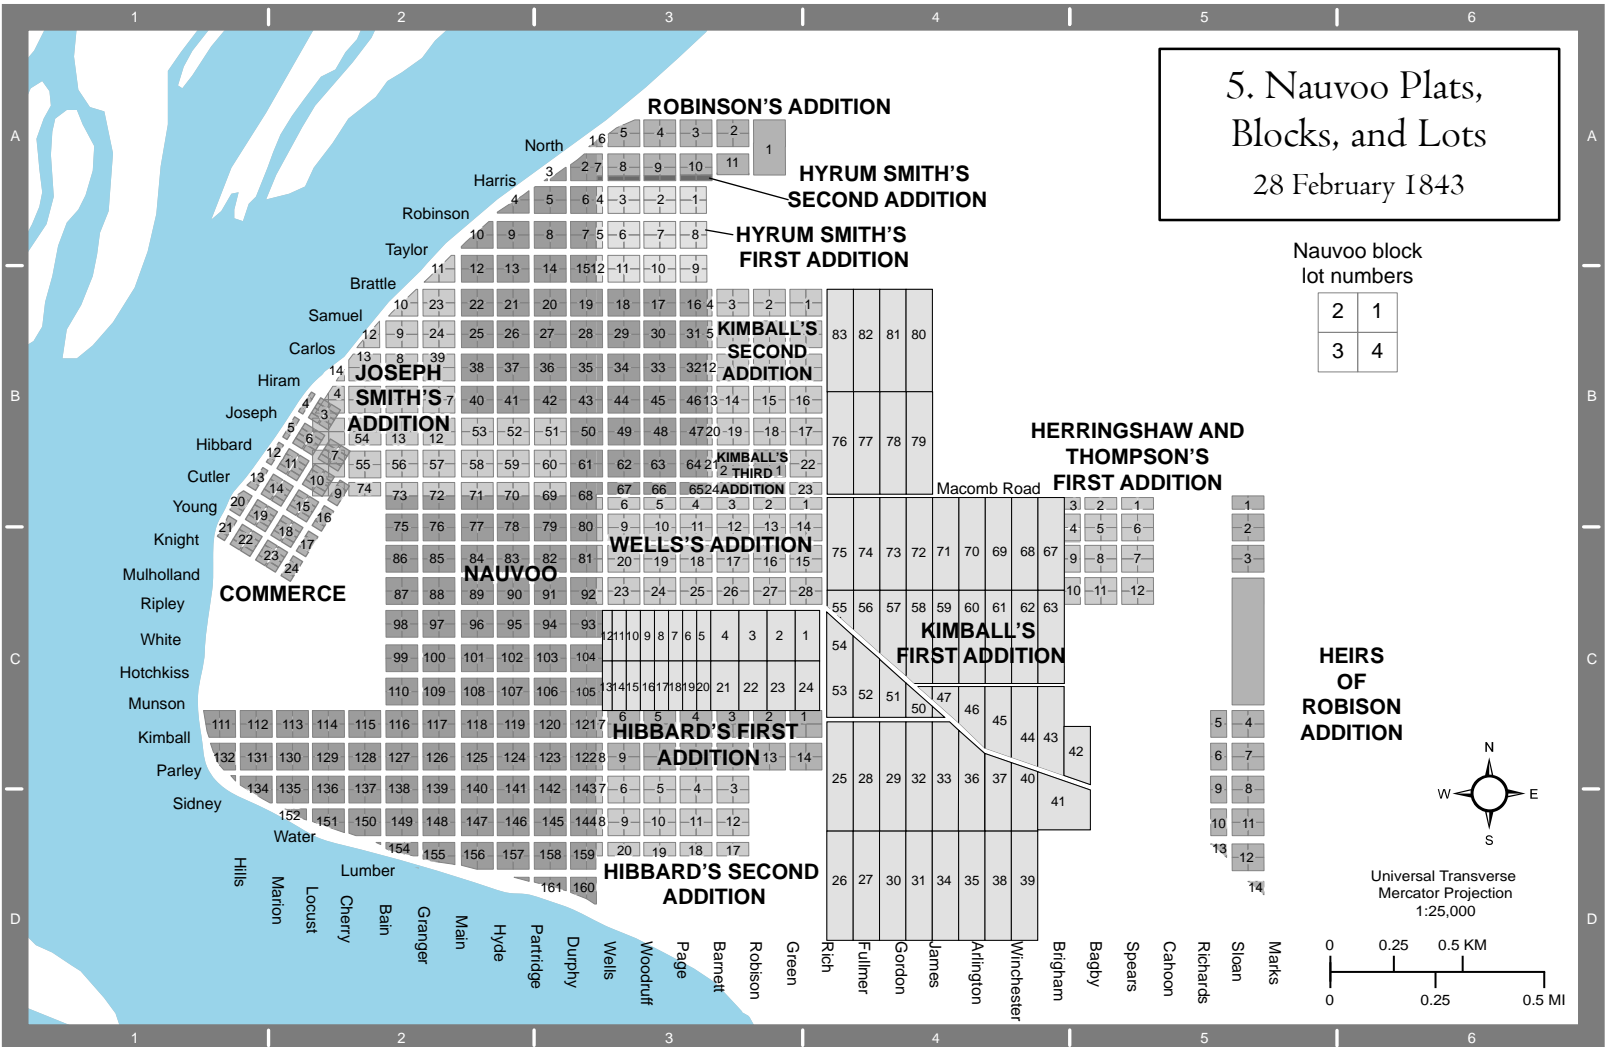

5. Nauvoo Plats, Blocks, and Lots

28 February 1843

Nauvoo block
lot numbers

2	1
3	4

HEIRS
OF
ROBISON
ADDITION

1
2
3
4
5
6
7
8
9
10
11
12
13
14

Universal Transverse
Mercator Projection
1:25,000